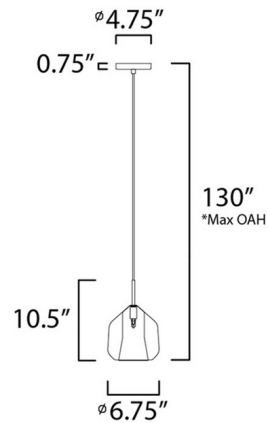

### Description

The Deuce Pendant is a collection of contemporary glass pendants that features Clear glass over Frost with Satin Brass finish. Includes 120 inches of field cuttable cord. Dimmable with LED compatible dimmer, sold separately. Suitable for slope ceiling up to 70 degrees. Canopy: 4.75 inch diameter x .75 inch height. ETL listed.

### Specifications

COLOR	Clear
BODY FINISH	Satin Brass
WATTAGE	5W
DIMMER	Low Voltage Electronic
DIMENSIONS	6.75"W x 10.5"H
BULB INCLUDED	1 x JCD/G9/5W/120V LED

### Technical Information

PRODUCT DIMENSIONS	Min/Max Overall Height: 9" - 130"
LAMP LIFE	20000 hours
COLOR RENDERING	.80 CRI
LAMP COLOR	.3000K
LUMENS/WATT	96.00
LUMINOUS FLUX	480 lumens

Shown in satin brass / clear