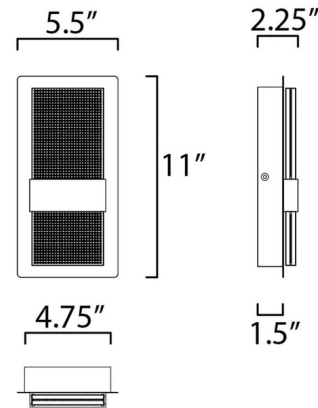

CLICK TO VIEW PRODUCT

Notes: