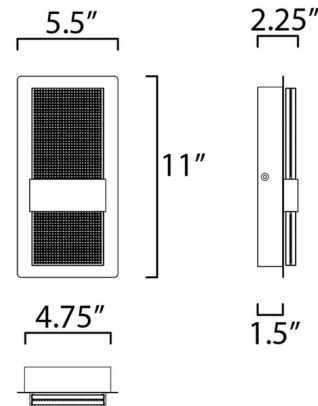

CLICK TO VIEW PRODUCT

Notes: