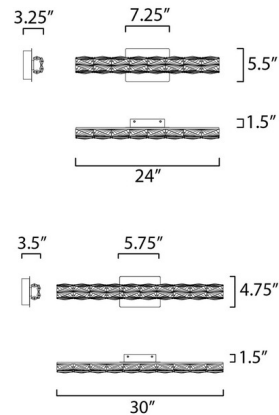

Lightology

lightology.com
866-954-4489
04-06-26

Project: _____
Company: _____
Location: _____ Fixture Type: _____
SPEC #: **ET2871967**
Approved On: _____ Approved By: _____

Zephyr Bathroom Vanity Light By Et2

Description

The Zephyr Bathroom Vanity Light will add some glam, glitz and sparkle to your space. Features rectangular beveled clear Crystals that are banded together to form a soft square cylinder which is illuminated by the LED to create a brilliant lighting effect. Can be hung vertically or horizontally. Dimmable with LED compatible dimmer, sold separately. ADA compliant. ETL listed. Suitable for damp locations.

Specifications

COLOR	Crystal
BODY FINISH	Polished Chrome
WATTAGE	19W
DIMMER	Low Voltage Electronic
DIMENSIONS	24"W x 5.5"H x 3.25"D
INTEGRATED LED MODULE	1 x LED/19W/120V LED

Technical Information

LAMP LIFE	25000 hours
COLOR RENDERING	90 CRI
LAMP COLOR	3000K
LUMENS/WATT	104.21
LUMINOUS FLUX	1980 lumens

CLICK TO VIEW PRODUCT

Notes: