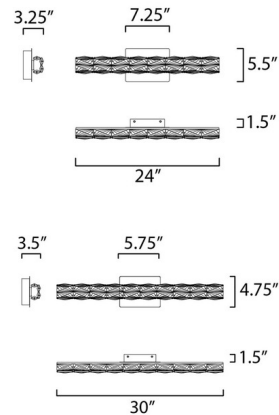

Lightology

lightology.com
866-954-4489
05-21-26

Project: _____

Company: _____

Location: _____ Fixture Type: _____

SPEC #: **ET2871967**

Approved On: _____ Approved By: _____

Zephyr Bathroom Vanity Light By Et2

Description

The Zephyr Bathroom Vanity Light will add some glam, glitz and sparkle to your space. Features rectangular beveled clear Crystals that are banded together to form a soft square cylinder which is illuminated by the LED to create a brilliant lighting effect. Can be hung vertically or horizontally. Dimmable with LED compatible dimmer, sold separately. ADA compliant. ETL listed. Suitable for damp locations.

Specifications

COLOR . . . . . Crystal
BODY FINISH . . . . . Polished Chrome
WATTAGE 19W
DIMMER . . . . . Low Voltage Electronic
DIMENSIONS . . . . . 24"W x 5.5"H x 3.25"D
INTEGRATED LED MODULE . . . . . 1 x LED/19W/120V LED

Technical Information

LAMP LIFE . . . . . 25000 hours
COLOR RENDERING . . . . . 90 CRI
LAMP COLOR 3000K
LUMENS/WATT 104.21
LUMINOUS FLUX . . . . . 1980 lumens

CLICK TO VIEW PRODUCT

Notes: