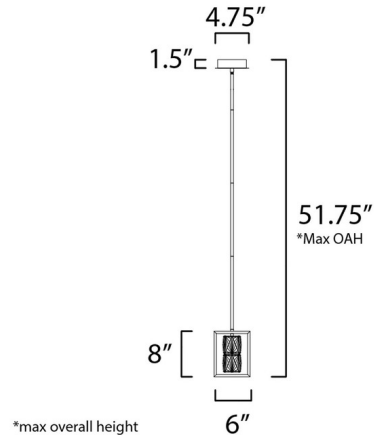

### Description

The Zephyr Mini Pendant will add some glam, glitz and sparkle to your space. Features a Black finished frame that surrounds the beveled clear Crystals, which when illuminated by the LED creates a brilliant lighting effect. Dimmable with LED compatible dimmer, sold separately. Suitable for slope ceiling up to 70 degrees. Canopy: 4.75 inch square x 1.5 inch height. ETL listed.

### Specifications

COLOR	Crystal
BODY FINISH	Black
WATTAGE	6.5W
DIMMER	Low Voltage Electronic
DIMENSIONS	6"W x 8"H
INTEGRATED LED MODULE	1 x LED/6.5W/120V LED

### Technical Information

PRODUCT DIMENSIONS	Min/Max Overall Height: 16" - 51.75"
LAMP LIFE	25000 hours
COLOR RENDERING	90 CRI
LAMP COLOR	3000K
LUMENS/WATT	110.00
LUMINOUS FLUX	715 lumens

Shown in black / crystal