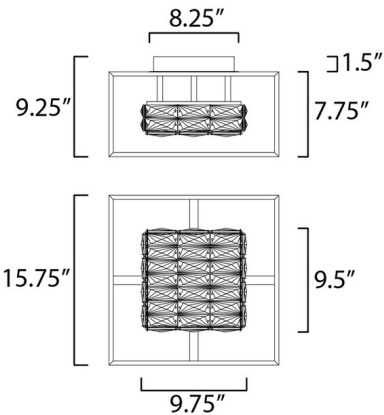

Shown in black / crystal