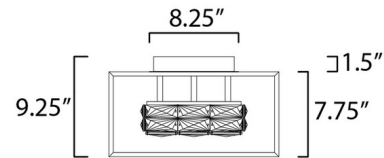

Shown in black / crystal

Specifications

COLOR	Crystal
BODY FINISH	Black
WATTAGE	22W
DIMMER	Low Voltage Electronic
DIMENSIONS	15.75"W x 10"H
INTEGRATED LED MODULE	1 x LED/22W/120V LED

Technical Information