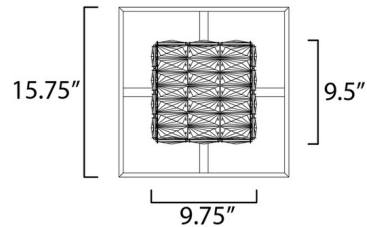

By Et2

Description

The Zephyr Ceiling Light Fixture will add some glam, glitz and sparkle to your space. Features a Black frame that surrounds a square or beveled clear Crystals, which when illuminated by the LED creates a brilliant lighting effect. Dimmable with LED compatible dimmer, sold separately. ETL listed.

Shown in black / crystal

Specifications

COLOR	Crystal
BODY FINISH	Black
WATTAGE	22W
DIMMER	Low Voltage Electronic
DIMENSIONS	15.75"W x 10"H
INTEGRATED LED MODULE	1 x LED/22W/120V LED

Technical Information