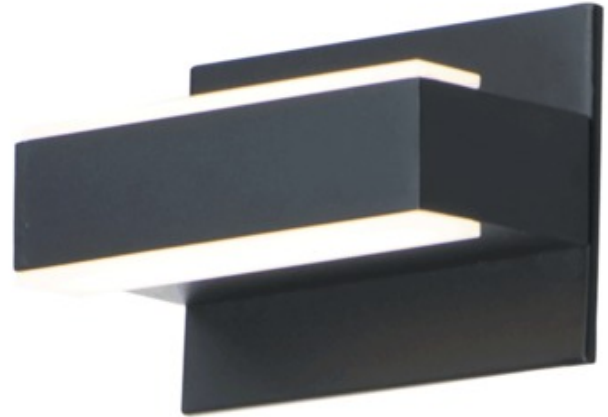

BRAND

Et2

DESCRIPTION

The Omni Bathroom Vanity Light offers an architectural and modern style that will complement not just your bathroom but a variety of spaces. Machined aluminum in your choice of Black or White with Frosted acrylic diffusers which cleanly diffuses the light from the enclosed LEDs. Can be mounted vertically or horizontally. Dimmable with LED compatible dimmer, sold separately. ETL listed. Suitable for damp locations.

Shown in: Black / Frosted

| | |
|--------------------|-------------------------|
| SHADE COLOR | Frosted |
| BODY FINISH | Black |
| WATTAGE | 35W |
| DIMMER | Low Voltage Electronic |
| DIMENSIONS | 7.25"W x 4.75"H x 3.5"D |
| LAMP | 5 x LED/7W/120V LED |