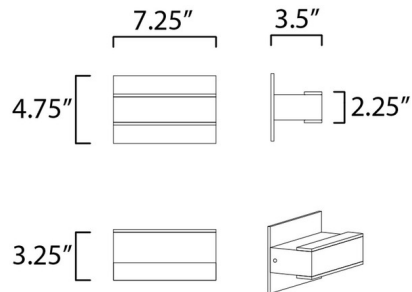

Shown in black / frosted

Specifications

COLOR	Frosted
BODY FINISH	Black
WATTAGE	7W
DIMMER	Low Voltage Electronic
DIMENSIONS	7.25"W x 4.75"H x 3.5"D
INTEGRATED LED MODULE	2 x LED/3.5W/120V LED

Technical Information