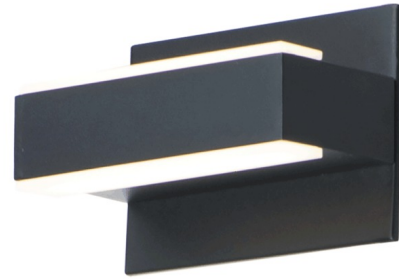

Lightology

lightology.com
866-954-4489
04-24-26

Project: _____

Company: _____

Location: _____ Fixture Type: _____

SPEC #: **ET2871982**

Approved On: _____ Approved By: _____

Omni Bathroom Vanity Light

By Et2

Description

The Omni Bathroom Vanity Light offers an architectural and modern style that will complement not just your bathroom but a variety of spaces. Machined aluminum in your choice of Black or White with Frosted acrylic diffusers which cleanly diffuses the light from the enclosed LEDs. Can be mounted vertically or horizontally. Dimmable with LED compatible dimmer, sold separately. ETL listed. Suitable for damp locations.

Shown in black / frosted

Specifications

COLOR	Frosted
BODY FINISH	Black
WATTAGE	7W
DIMMER	Low Voltage Electronic
DIMENSIONS	7.25"W x 4.75"H x 3.5"D
INTEGRATED LED MODULE	2 x LED/3.5W/120V LED

Technical Information