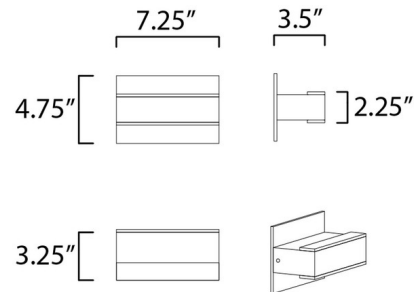

Shown in black / frosted

Specifications

COLOR	Frosted
BODY FINISH	Black
WATTAGE	7W
DIMMER	Low Voltage Electronic
DIMENSIONS	7.25"W x 4.75"H x 3.5"D
INTEGRATED LED MODULE	2 x LED/3.5W/120V LED

Technical Information