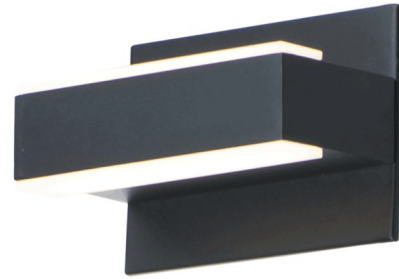

Lightology

lightology.com
866-954-4489
06-24-26

Project: _____
 Company: _____
 Location: _____ Fixture Type: _____
 SPEC #: **ET2871982**
 Approved On: _____ Approved By: _____

Omni Bathroom Vanity Light By Et2

Description

The Omni Bathroom Vanity Light offers an architectural and modern style that will complement not just your bathroom but a variety of spaces. Machined aluminum in your choice of Black or White with Frosted acrylic diffusers which cleanly diffuses the light from the enclosed LEDs. Can be mounted vertically or horizontally. Dimmable with LED compatible dimmer, sold separately. ETL listed. Suitable for damp locations.

Shown in black / frosted

Specifications

COLOR	Frosted
BODY FINISH	Black
WATTAGE	7W
DIMMER	Low Voltage Electronic
DIMENSIONS	7.25"W x 4.75"H x 3.5"D
INTEGRATED LED MODULE	2 x LED/3.5W/120V LED

Technical Information