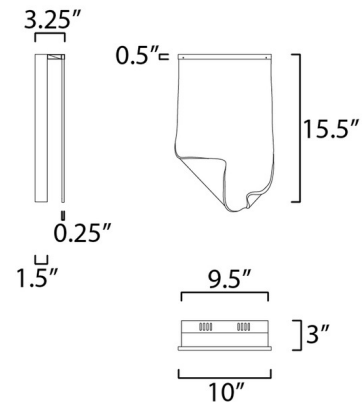

Description

The Rinkle Wall Sconce adds a clean beauty to your interior space. Features a sheet of Clear Patterned Acrylic that is formed by hand to create this unique lighting sculpture. Each one is unique, and the finished product will vary. Illuminated by an LED strip on top so the pattern in the acrylic picks up the light for visibility. Best Chandelier and Pendant Market Choice Award 2019 Best New Collection 2019, Florida Design Magazine Product Award Accolade 2019, HFN Best of BDNY Product Design Competition 2019 LIT Lighting Design Awards 2019

Shown in polished chrome / clear patterned acrylic

Specifications

COLOR	Clear Patterned Acrylic
BODY FINISH	Polished Chrome
WATTAGE	4.5W
DIMMER	Low Voltage Electronic
DIMENSIONS	10"W x 15.5"H x 4.75"D
INTEGRATED LED MODULE	1 x LED/4.5W/120V LED