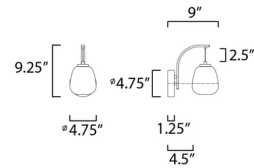

CLICK TO VIEW PRODUCT

Notes: