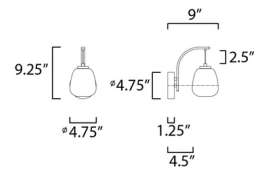

CLICK TO VIEW PRODUCT

Notes: