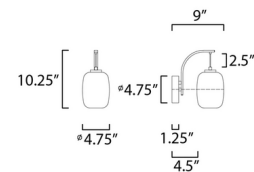

CLICK TO VIEW PRODUCT

Notes: