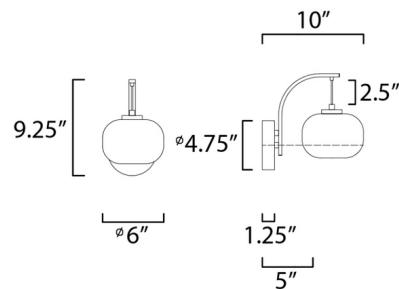

By Et2

Description

The Soji Large Wall Sconce features a Satin White Glass shade suspended from a Black arched Metal structure connected to a round Gold backplate.

Shown in black / gold / satin white

Specifications

COLOR Satin White
BODY FINISH Black / Gold
WATTAGE 4W
DIMMER Standard 120V
DIMENSIONS 6"W x 9.25"H x 10"D
BULB INCLUDED 1 x JCD/G9/4W/120V LED

Technical Information

LAMP LIFE 20000 hours
COLOR RENDERING 80 CRI
LAMP COLOR 3000K
LUMENS/WATT 95.00
LUMINOUS FLUX 380 lumens