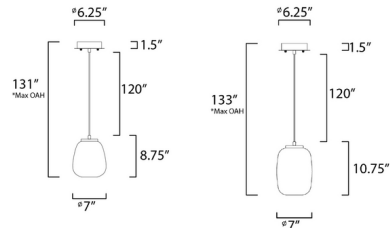

CLICK TO VIEW PRODUCT

Notes: