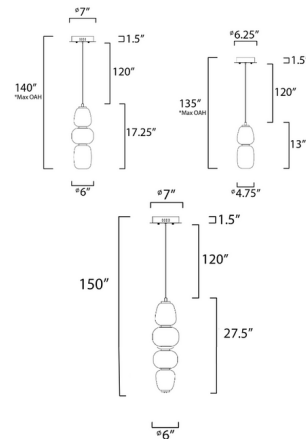

CLICK TO VIEW PRODUCT

Notes: