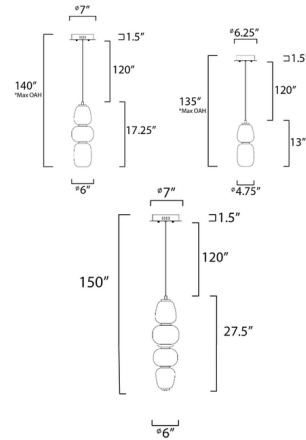

CLICK TO VIEW PRODUCT

Notes: