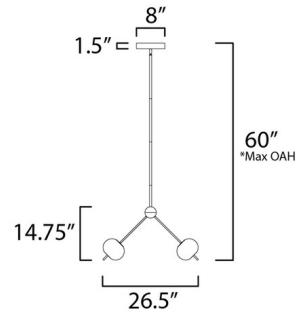

Description

The Quest Pendant is inspired by contemporary Euro design. Features Satin White cased glass diffusers suspended by rods of Black with Gold accents. Light is directed downward in a soft and diffused manner. Slope ceiling adjustable to 70 degrees. Dimmable with LED compatible dimmer. Canopy: 8 inch diameter x 1.5 inch height. ETL listed.

Specifications

COLOR Satin White
BODY FINISH Black / Gold
WATTAGE 36W
DIMMER Low Voltage Electronic
DIMENSIONS 26.5"W x 14.75"H
INTEGRATED LED MODULE 6 x LED/6W/120V LED

Technical Information

PRODUCT DIMENSIONS Min/Max Overall Height: 24" – 60"
LAMP LIFE 30000 hours
COLOR RENDERING 80 CRI
LAMP COLOR 3000K
LUMENS/WATT 480.00
LUMINOUS FLUX 2880 lumens

Shown in black / gold / satin white

*max overall height

CLICK TO VIEW PRODUCT

Notes: