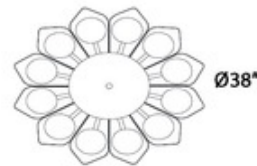

BRAND

Italamp

DESCRIPTION

The Teo Ceiling Light Fixture offers an elegant, ornate piece that will add a dramatic flair to any space with its large scale, featuring a flower inspired frame finished in Gold Nickel or Shiny Gold with accenting Satin glass shades. Available in two sizes. CE listed.

SHADE COLOR	Satin
BODY FINISH	Gold Nickel
WATTAGE	320W
DIMMER	Standard 120V
DIMENSIONS	38"W x 7"H
BULB NOT INCLUDED	
LAMP	16 x JCD/G9/20W/120V Halogen

7"

11"

Ø38"

Ø56"

SPEC #

ILP872057

COMPANY