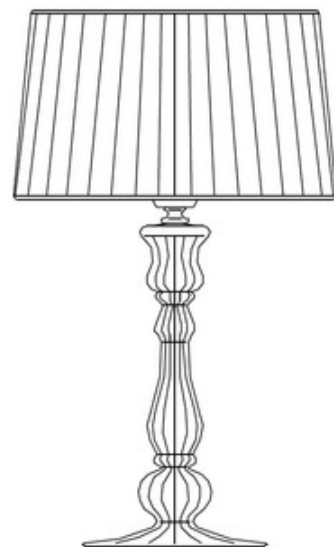

BRAND

Italamp

DESCRIPTION

The Etvoila Table Lamp offers a sophisticated design that will tie into a number of interiors with its ornate glass body that is topped with a slightly tapered organza drum shade. Available in Transparent with a Grey shade, Teak with a Brown shade, Light Blue with a Light Blue shade, Blue with a Blue shade, Red with a Red shade, White with a White shade, Black with a Black shade, Pink with a Pink shade, Amber with an Amber shade, or Acid Green with an Acid Green shade. CE and cUL listed.

Shown in: Transparent / Grey

SHADE COLOR	Grey
BODY FINISH	Transparent
WATTAGE	10W
DIMMER	Not Dimmable
DIMENSIONS	12"W x 21"H
LAMP	1 x A19/Medium (E26)/10W/120V LED

ITEM NUMBER ILP872064

21"

12"

COMPANY	PROJECT	FIXTURE TYPE	APPROVED BY	DATE