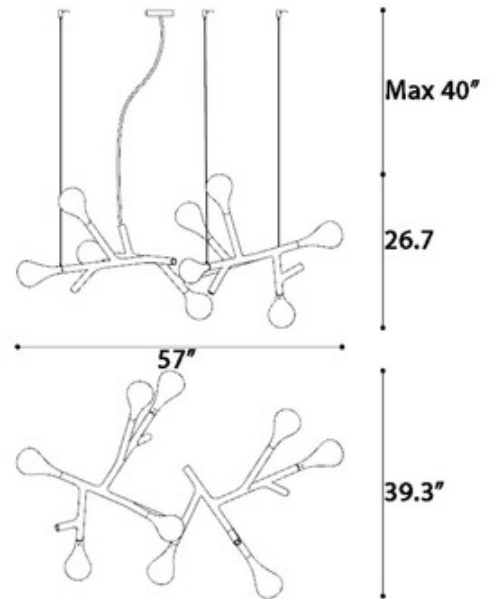

Technical Information

PRODUCT DIMENSIONS	Cord Length: 40"

SPEC #	ILP872092

COMPANY	PROJECT	FIXTURE TYPE	APPROVED BY	DATE