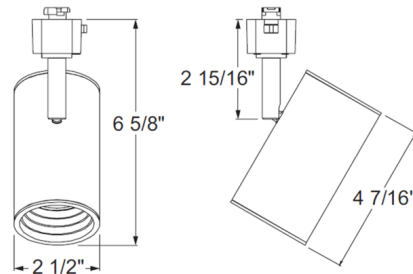

CLICK TO VIEW PRODUCT

Notes: