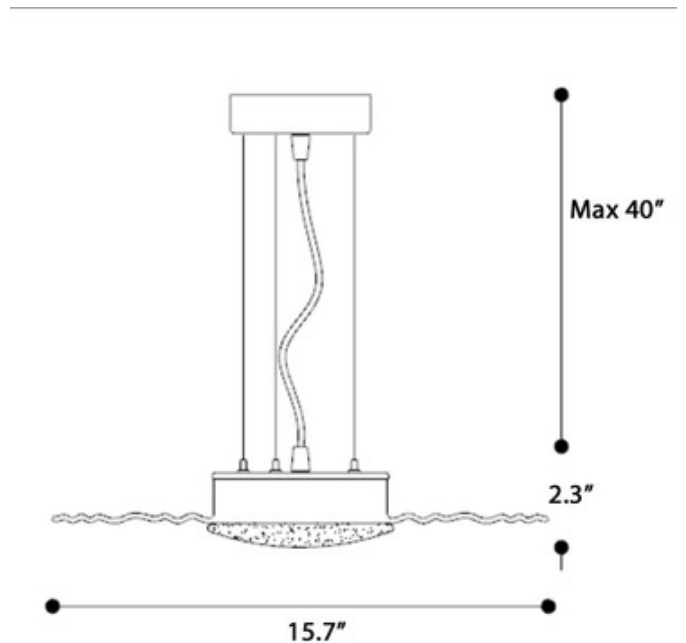

**BRAND**

Italamp

**DESCRIPTION**

The Gravity Pendant offers an intriguing design that will draw attention with its thin blown glass rippled disc shade that encompasses a Satin glass diffuser. Available with Black, Smoke, or Transparent glass and an Iron Gray finish. CE listed.

<b>SHADE COLOR</b>	Black
<b>BODY FINISH</b>	Iron Gray
<b>WATTAGE</b>	20.9W
<b>DIMMER</b>	Not Dimmable
<b>DIMENSIONS</b>	15.7"W x 2.3"H
<b>INTEGRATED LED MODULE</b>	
<b>LAMP</b>	1 x LED/20.9W/120V LED

*Technical Information*

<b>LAMP COLOR</b>	3000K
-------------------	-------

<b>SPEC #</b>	ILP872152
---------------	-----------

COMPANY

PROJECT

FIXTURE TYPE

APPROVED BY

DATE