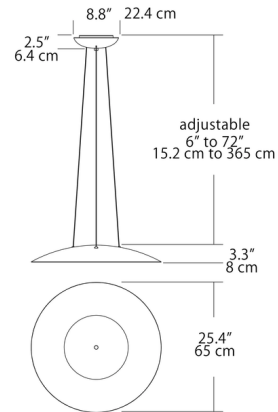

CLICK TO VIEW PRODUCT

Notes: