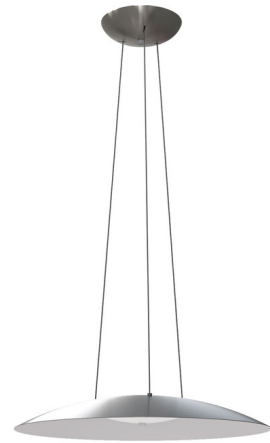

## Aero Pendant By Blackjack Lighting

### Description

The Aero Pendant features a spun aluminum shade in powder coat finish and a glass diffuser. Driver located in canopy housing. TRIAC/ELV/0-10V dimming.

### Specifications

COLOR . . . . . N/A  
BODY FINISH . . . . . Satin Nickel / White  
WATTAGE . . . . . 26W  
DIMMER . . . . . Low Voltage Electronic  
DIMENSIONS . . . . . 25.4"W x 3.3"H  
INTEGRATED LED MODULE . . . . . 1 x LED/26W/120-277V LED  
COUNTRY OF ORIGIN . . . . . China

### Technical Information

COLOR RENDERING . . . . . 90 CRI  
LAMP COLOR . . . . . 3000K  
LUMENS/WATT . . . . . 78.73  
LUMINOUS FLUX . . . . . 2047 lumens

Shown in satin nickel / white

CLICK TO VIEW PRODUCT