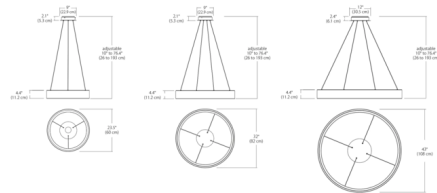

### Specifications

COLOR	N/A
BODY FINISH	White
WATTAGE	43W
DIMMER	Low Voltage Electronic
DIMENSIONS	23.5"W x 4.4"H
INTEGRATED LED MODULE	1 x LED/43W/120-277V LED
COUNTRY OF ORIGIN	China

### Technical Information

PRODUCT DIMENSIONS	Adjustable Support Cables: 72"
COLOR RENDERING	90 CRI
LAMP COLOR	3000K
LUMENS/WATT	50.67
LUMINOUS FLUX	2179 lumens

Shown in white

CLICK TO VIEW PRODUCT

Notes: