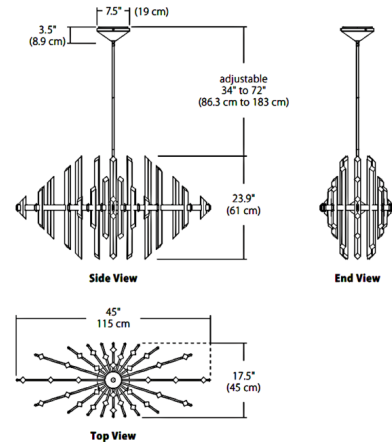

Description

A new concept for a crystal chandelier. The Facets Oval Chandelier is executed in optical acrylic and uses an integrated LED light source to provide sparkle with its sharp angles and diamond shaped diffuser rods. Driver located in canopy housing. Hang straight swivel attaches to top of stem. Universal dimming TRIAC/ELV/0-10V. Note: Fixture can accept up to four additional stem sections for a maximum stem length of 138 inches, sold separately.

Specifications

COLOR Optical Acrylic
 BODY FINISH Polished Chrome
 WATTAGE 26W
 DIMMER Low Voltage Electronic
 DIMENSIONS 45"W x 23.9"H x 17.5"D
 INTEGRATED LED MODULE 1 x LED/26W/120-277V LED
 COUNTRY OF ORIGIN China

Technical Information

PRODUCT DIMENSIONS Included Adjustable Stem Kit: (1) 6" and (3) 12" stems
 COLOR RENDERING 90 CRI
 LAMP COLOR 3000K
 LUMENS/WATT 65.38
 LUMINOUS FLUX 1700 lumens

Shown in polished chrome / optical acrylic