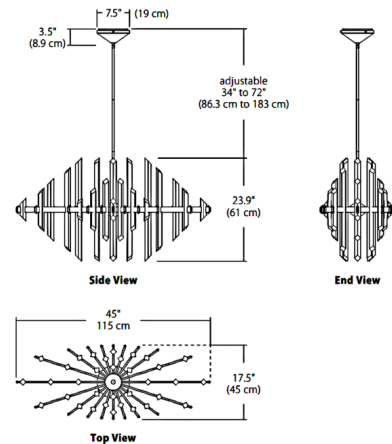

Description

A new concept for a crystal chandelier. The Facets Oval Chandelier is executed in optical acrylic and uses an integrated LED light source to provide sparkle with its sharp angles and diamond shaped diffuser rods. Driver located in canopy housing. Hang straight swivel attaches to top of stem. Universal dimming TRIAC/ELV/0-10V. Note: Fixture can accept up to four additional stem sections for a maximum stem length of 138 inches, sold separately.

Specifications

COLOR	Optical Acrylic
BODY FINISH	Polished Chrome
WATTAGE	26W
DIMMER	Low Voltage Electronic
DIMENSIONS	45"W x 23.9"H x 17.5"D
INTEGRATED LED MODULE	1 x LED/26W/120-277V LED
COUNTRY OF ORIGIN	China

Technical Information

PRODUCT DIMENSIONS	Included Adjustable Stem Kit: (1) 6" and (3) 12" stems
COLOR RENDERING	90 CRI
LAMP COLOR	3000K
LUMENS/WATT	65.38
LUMINOUS FLUX	1700 lumens

Shown in polished chrome / optical acrylic