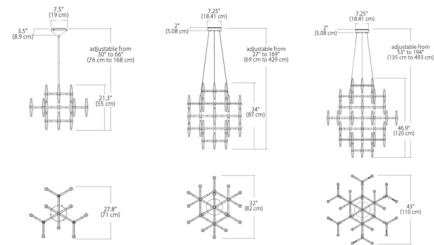

CLICK TO VIEW PRODUCT

Notes: