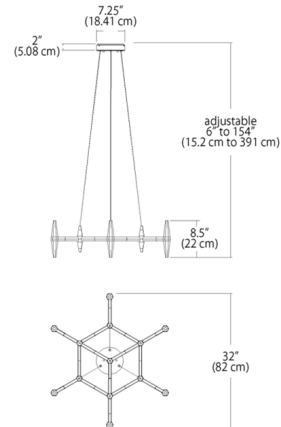

Shown in satin nickel / frosted