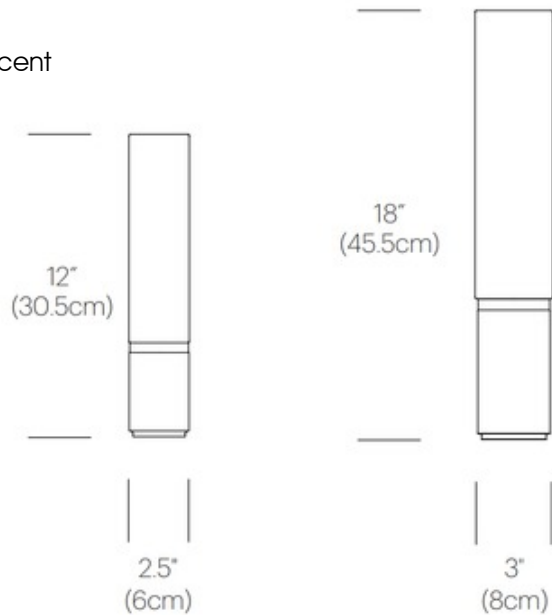

Elise Table Lamp

Designer: Pablo Pardo

Description:

Elise Table Lamp features a classic cylinder White diffuser with a finely machined Silver or Black base. Features a full range dimmer. Available in two sizes. 12 inch: One 25 watt 120 volt torpedo E14 base bulb is included. 2.5 inch width x 12 inch height. 18 inch: One 40 watt 120 volt T10 medium base bulb is included. 3 inch width x 18 inch height.

Shown in: Silver / White

List Price: \$156.25
Our Price: \$125.00

Shade Color: White
Body Finish: Silver
Lamp: 1 x B10/Candelabra (E12)/25W/120V Incandescent
 1 x B10/Candelabra (E12)/120V LED
Wattage: 25W
Dimmer: Included
Dimensions: 12"H x 2.5"W