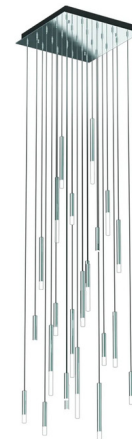

Lightology

lightology.com
866-954-4489
07-06-26

Project: _____
Company: _____
Location: _____ Fixture Type: _____
SPEC #: **BLK872207**
Approved On: _____ Approved By: _____

Steelos Modular Square Multi-Light Pendant By Blackjack Lighting

Description

The Steelos Modular Square Multi-Light Pendant offers a sleek, versatile design featuring long tubular 1 inch diameter pendants in varying heights with frosted acrylic light guides. Steelos comes out of the box in a pre-arranged random pattern and can be re-adjusted any time after installation. Grippers eliminate the need for cutting and splicing. Cables can be adjusted and re-adjusted as needed. Polished Chrome includes silver cord and Matte Black includes black cord. Universal driver with TRIAC/ELV/0-10V dimming.

Specifications

COLOR . . . . . Frosted
BODY FINISH . . . . . Polished Chrome
WATTAGE 35W
DIMMER . . . . . Low Voltage Electronic
DIMENSIONS . . . . . 23.9"W x 12"H x 23.9"D
INTEGRATED LED MODULE . . . . . 25 x LED/1.4W/120-277V LED
COUNTRY OF ORIGIN . . . . . China

Technical Information

PRODUCT DIMENSIONS . . . . . Maximum Overall Height: 144"
COLOR RENDERING . . . . . 90 CRI
LAMP COLOR 3000K
LUMENS/WATT 1,699.29
LUMINOUS FLUX . . . . . 2379 lumens

Shown in polished chrome / frosted