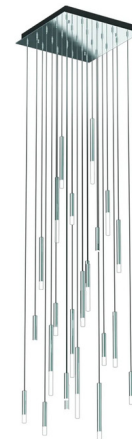

## Steelos Modular Square Multi-Light Pendant By Blackjack Lighting

### Description

The Steelos Modular Square Multi-Light Pendant offers a sleek, versatile design featuring long tubular 1 inch diameter pendants in varying heights with frosted acrylic light guides. Steelos comes out of the box in a pre-arranged random pattern and can be re-adjusted any time after installation. Grippers eliminate the need for cutting and splicing. Cables can be adjusted and re-adjusted as needed. Polished Chrome includes silver cord and Matte Black includes black cord. Universal driver with TRIAC/ELV/0-10V dimming.

### Specifications

COLOR . . . . . Frosted  
 BODY FINISH . . . . . Polished Chrome  
 WATTAGE . . . . . 35W  
 DIMMER . . . . . Low Voltage Electronic  
 DIMENSIONS . . . . . 23.9"W x 12"H x 23.9"D  
 INTEGRATED LED MODULE . . . . . 25 x LED/1.4W/120-277V LED  
 COUNTRY OF ORIGIN . . . . . China

Shown in polished chrome / frosted

CLICK TO VIEW PRODUCT

Notes: