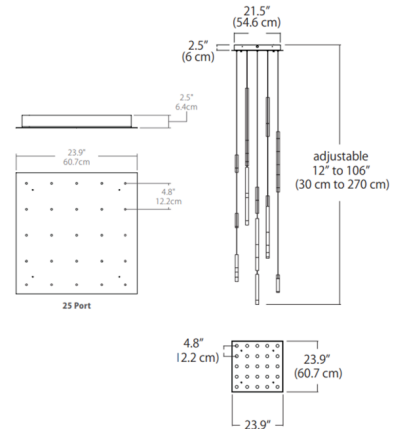

CLICK TO VIEW PRODUCT

Notes: