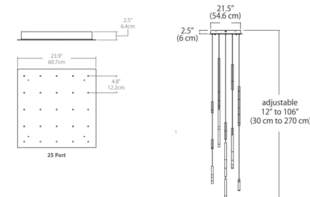

CLICK TO VIEW PRODUCT

Notes: