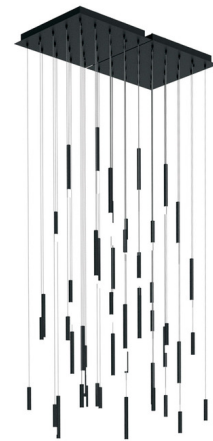

Lightology

lightology.com
866-954-4489
07-10-26

Project: _____
 Company: _____
 Location: _____ Fixture Type: _____
 SPEC #: **BLK872208**
 Approved On: _____ Approved By: _____

Steelos Modular Linear Multi-Light Suspension

By Blackjack Lighting

Description

The Steelos Modular Linear Multi-Light Suspension offers a sleek, versatile design featuring long tubular 1 inch diameter pendants in varying heights with frosted acrylic light guides. Steelos comes out of the box in a pre-arranged random pattern and can be re-adjusted any time after installation. Grippers eliminate the need for cutting and splicing. Cables can be adjusted and re-adjusted as needed. Polished Chrome includes silver cord and Matte Black includes black cord. Universal driver with TRIAC/ELV/0-10V dimming.

Specifications

COLOR Frosted
 BODY FINISH Matte Black
 WATTAGE 70W
 DIMMER Low Voltage Electronic
 DIMENSIONS 48"L x 23.9"W x 12"H
 INTEGRATED LED MODULE 50 x LED/1.4W/120V LED
 COUNTRY OF ORIGIN United States

Technical Information

COLOR RENDERING 90 CRI
 LAMP COLOR 3000K
 LUMENS/WATT 3,398.57
 LUMINOUS FLUX 4758 lumens

Shown in matte black / frosted

CLICK TO VIEW PRODUCT

Notes: