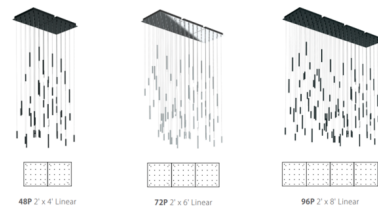

CLICK TO VIEW PRODUCT

Notes: