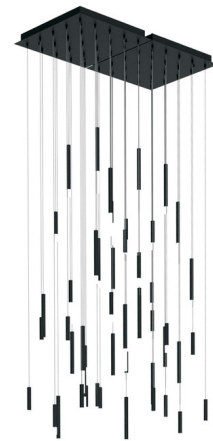

Lightology

lightology.com
866-954-4489
05-24-26

Project: _____

Company: _____

Location: _____ Fixture Type: _____

SPEC #: **BLK872208**

Approved On: _____ Approved By: _____

Steelos Modular Linear Multi-Light Suspension

By Blackjack Lighting

Description

The Steelos Modular Linear Multi-Light Suspension offers a sleek, versatile design featuring long tubular 1 inch diameter pendants in varying heights with frosted acrylic light guides. Steelos comes out of the box in a pre-arranged random pattern and can be re-adjusted any time after installation. Grippers eliminate the need for cutting and splicing. Cables can be adjusted and re-adjusted as needed. Polished Chrome includes silver cord and Matte Black includes black cord. Universal driver with TRIAC/ELV/0-10V dimming.

Specifications

COLOR Frosted
 BODY FINISH Matte Black
 WATTAGE 70W
 DIMMER Low Voltage Electronic
 DIMENSIONS 48"L x 23.9"W x 12"H
 INTEGRATED LED MODULE 50 x LED/1.4W/120V LED
 COUNTRY OF ORIGIN United States

Technical Information

COLOR RENDERING 90 CRI
 LAMP COLOR 3000K
 LUMENS/WATT 3,398.57
 LUMINOUS FLUX 4758 lumens

Shown in matte black / frosted

CLICK TO VIEW PRODUCT

Notes: