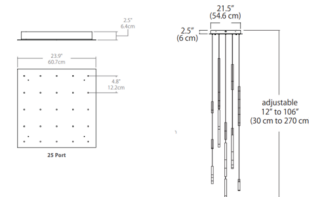

CLICK TO VIEW PRODUCT

Notes: