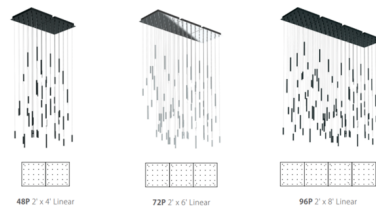

CLICK TO VIEW PRODUCT

Notes: