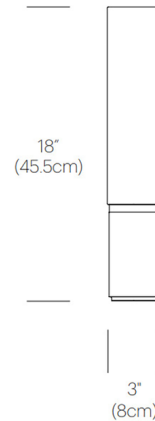

Shown in silver / frosted

Specifications

COLOR	Frosted
BODY FINISH	Silver
WATTAGE	8W
DIMMER	Included
DIMENSIONS	3"W x 18"H
BULB INCLUDED	1 x BT15/Medium (E26)/8W/120V LED

CLICK TO VIEW PRODUCT

Notes: