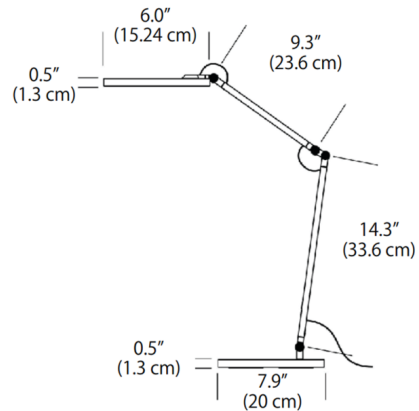

Shown in white

CLICK TO VIEW PRODUCT

Notes: