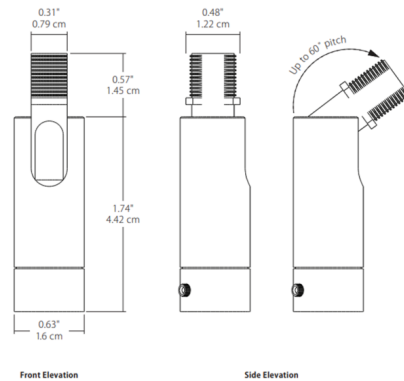

Lightology

lightology.com
866-954-4489
05-21-26

Project: _____

Company: _____

Location: _____ Fixture Type: _____

SPEC #: **BLK872419**

Approved On: _____ Approved By: _____

Sloped Ceiling Swivel

By Blackjack Lighting

Description

The Sloped Ceiling Swivel allows stem mounted fixtures to be mounted on sloped ceilings up to a 60 degree pitch. Attaches to existing stem sections. Designed for use with Blackjack Lighting pendants.

Shown in polished chrome

Specifications

COLOR	N/A
BODY FINISH	Polished Chrome
WATTAGE	N/A
DIMMER	N/A
DIMENSIONS	0.6"W x 1.75"H
BULB	N/A
COUNTRY OF ORIGIN	China

CLICK TO VIEW PRODUCT

Notes: