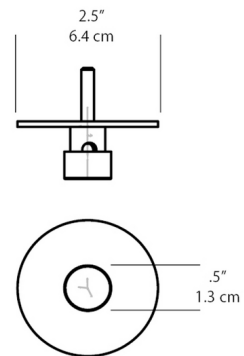

Description

The Swag Hook Accessory is a small, low profile clamp to hold pendant cables from different locations on the ceiling. Accepts wood screw for mounting into wood support material, but can be mounted into sheet rock ceilings with expansion anchors (fasteners sold separately). Allows easy attachment of the pendant cable and can be re-adjusted as needed. Designed for use with Blackjack Lighting pendants.

Specifications

COLOR	N/A
BODY FINISH	Matte Black
WATTAGE	N/A
DIMMER	N/A
DIMENSIONS	2.5"W
BULB	N/A
COUNTRY OF ORIGIN	China

Shown in matte black

CLICK TO VIEW PRODUCT

Notes: