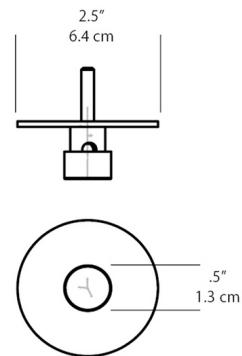

### Description

The Swag Hook Accessory is a small, low profile clamp to hold pendant cables from different locations on the ceiling. Accepts wood screw for mounting into wood support material, but can be mounted into sheet rock ceilings with expansion anchors (fasteners sold separately). Allows easy attachment of the pendant cable and can be re-adjusted as needed. Designed for use with Blackjack Lighting pendants.

### Specifications

COLOR	N/A
BODY FINISH	Matte Black
WATTAGE	N/A
DIMMER	N/A
DIMENSIONS	2.5"W
BULB	N/A
COUNTRY OF ORIGIN	China

Shown in matte black

CLICK TO VIEW PRODUCT

Notes: