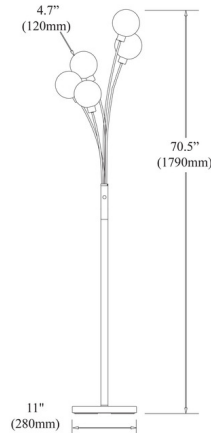

### Specifications

COLOR	N/A
BODY FINISH	Black
WATTAGE	125W
DIMMER	Standard 120V
DIMENSIONS	12.5"W x 70.5"H
BULB NOT INCLUDED	5 x T6/Candelabra (E12)/25W/120V LED
OTHER BULB OPTIONS	5 x B10/Candelabra (E12)/120V LED
COUNTRY OF ORIGIN	China

### Technical Information

PRODUCT DIMENSIONS	Cord Length: 96"
--------------------	------------------

Shown in black

CLICK TO VIEW PRODUCT

Notes: