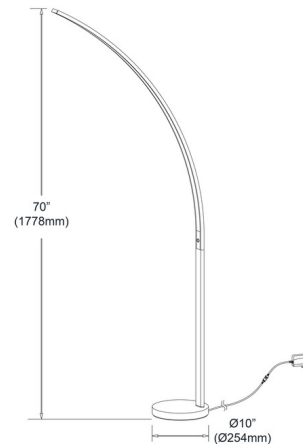

Shown in matte black