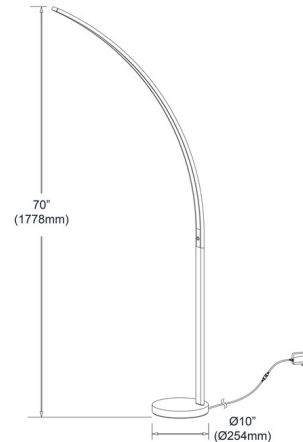

Shown in matte black