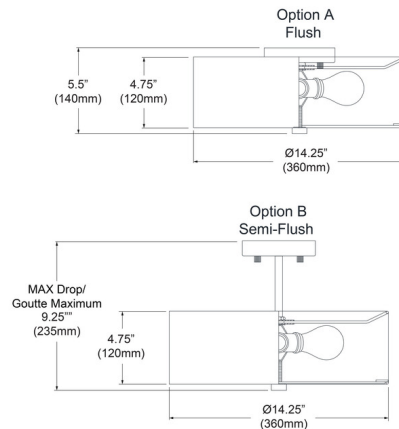

By Dainolite

Description

The Everly Flush / Semi-Flush Mount's sleek profile adds a contemporary touch to your space. Clean, geometric lines are the driving force behind the Everly's design. Place the Everly over the dining table, in the kitchen, or anyplace else in the home where a touch of sophistication is needed. May be mounted as a Flush Mount fixture or Semi-Flush Mount with included downrod.

Shown in satin chrome / white

Specifications

COLOR	White
BODY FINISH	Satin Chrome
WATTAGE	27W
DIMMER	Standard 120V
DIMENSIONS	14.25"W x 4.75"H x 14.25"D
BULB NOT INCLUDED	3 x A19/Medium (E26)/9W/120V LED
OTHER BULB OPTIONS	3 x A19/Medium (E26)/60W/120V Incandescent
COUNTRY OF ORIGIN	China