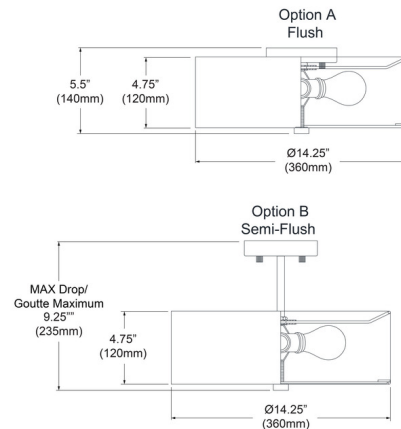

By Dainolite

Description

The Everly Flush / Semi-Flush Mount's sleek profile adds a contemporary touch to your space. Clean, geometric lines are the driving force behind the Everly's design. Place the Everly over the dining table, in the kitchen, or anyplace else in the home where a touch of sophistication is needed. May be mounted as a Flush Mount fixture or Semi-Flush Mount with included downrod.

Shown in satin chrome / white

Specifications

COLOR	White
BODY FINISH	Satin Chrome
WATTAGE	27W
DIMMER	Standard 120V
DIMENSIONS	14.25"W x 4.75"H x 14.25"D
BULB NOT INCLUDED	3 x A19/Medium (E26)/9W/120V LED
OTHER BULB OPTIONS	3 x A19/Medium (E26)/60W/120V Incandescent
COUNTRY OF ORIGIN	China