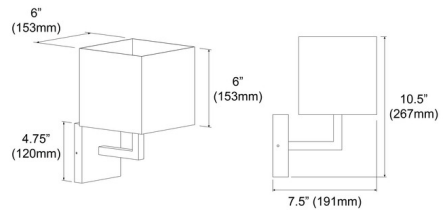

Shown in polished chrome / black

Specifications

| | |
|--------------------|---|
| COLOR | Black |
| BODY FINISH | Polished Chrome |
| WATTAGE | 5W |
| DIMMER | Standard 120V |
| DIMENSIONS | 7.5"W x 10.5"H x 6"D |
| BULB NOT INCLUDED | 1 x B11/Candelabra (E12)/5W/120V LED |
| OTHER BULB OPTIONS | 1 x B10/Candelabra (E12)/120V LED 1 x B10/Candelabra (E12)/60W/120V Incandescent |
| COUNTRY OF ORIGIN | China |