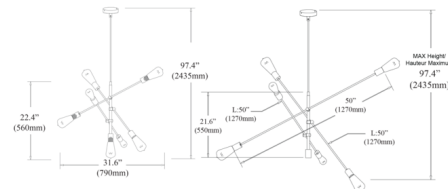

Description

The Short Arm Pivot Pendant is an adjustable light that allows its user to create a distinct and unique shape out from a simple structure. Off of the downrod rests three arms at various heights. These arms are attached to the downrod via a pivot joint, allowing the arms to be adjusted to be vertical, parallel, or completely catawampus; thus making the Pivot Pendant a customizable structure that can perfectly suit your space.

Specifications

COLOR N/A
BODY FINISH Matte Black
WATTAGE 420W
DIMMER Standard 120V
DIMENSIONS 27.9"W x 21.6"H
BULB NOT INCLUDED 7 x Edison/Medium (E26)/60W/120V Incandescent
OTHER BULB OPTIONS 7 x Edison/Medium (E26)/120V LED
COUNTRY OF ORIGIN China

Technical Information

PRODUCT DIMENSIONS Cord Length: 72"

Notes:

Shown in matte black

CLICK TO VIEW PRODUCT