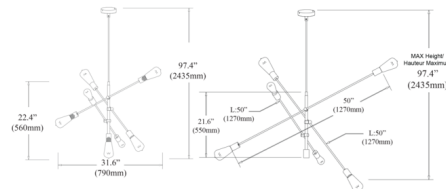

Description

The Short Arm Pivot Pendant is an adjustable light that allows its user to create a distinct and unique shape out from a simple structure. Off of the downrod rests three arms at various heights. These arms are attached to the downrod via a pivot joint, allowing the arms to be adjusted to be vertical, parallel, or completely catawampus; thus making the Pivot Pendant a customizable structure that can perfectly suit your space.

Specifications

COLOR N/A
BODY FINISH Matte Black
WATTAGE 420W
DIMMER Standard 120V
DIMENSIONS 27.9"W x 21.6"H
BULB NOT INCLUDED 7 x Edison/Medium (E26)/60W/120V Incandescent
OTHER BULB OPTIONS 7 x Edison/Medium (E26)/120V LED
COUNTRY OF ORIGIN China

Technical Information

PRODUCT DIMENSIONS Cord Length: 72"

Notes:

Shown in matte black

CLICK TO VIEW PRODUCT