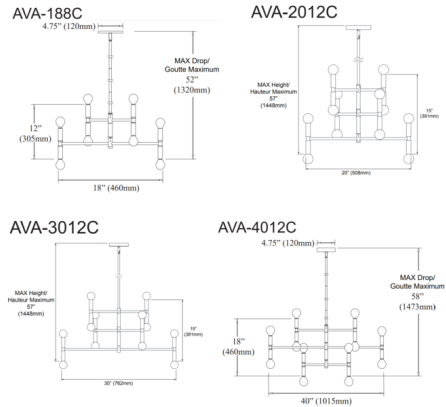

Specifications

COLOR	N/A
BODY FINISH	Matte Black
WATTAGE	720W
DIMMER	Standard 120V
DIMENSIONS	20"W x 15"H
BULB NOT INCLUDED	12 x G16.5/Candelabra (E12)/60W/120V Incandescent
OTHER BULB OPTIONS	12 x G16.5/Candelabra (E12)/120V LED 12 x B10/Candelabra (E12)/120V Incandescent 12 x B10/Candelabra (E12)/120V LED 12 x T6/Candelabra (E12)/120V Incandescent 12 x T6/Candelabra (E12)/120V LED
COUNTRY OF ORIGIN	China

Technical Information

PRODUCT DIMENSIONS Downrods: One 8", one 11" and one 20" rod

Shown in matte black

CLICK TO VIEW PRODUCT

Notes: