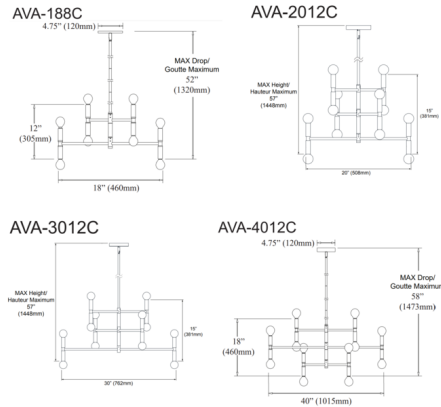

Specifications

COLOR	N/A
BODY FINISH	Matte Black
WATTAGE	720W
DIMMER	Standard 120V
DIMENSIONS	20"W x 15"H
BULB NOT INCLUDED	12 x G16.5/Candelabra (E12)/60W/120V Incandescent
OTHER BULB OPTIONS	12 x G16.5/Candelabra (E12)/120V LED 12 x B10/Candelabra (E12)/120V Incandescent 12 x B10/Candelabra (E12)/120V LED 12 x T6/Candelabra (E12)/120V Incandescent 12 x T6/Candelabra (E12)/120V LED
COUNTRY OF ORIGIN	China

Technical Information

PRODUCT DIMENSIONS Downrods: One 8", one 11" and one 20" rod

Shown in matte black

CLICK TO VIEW PRODUCT

Notes: