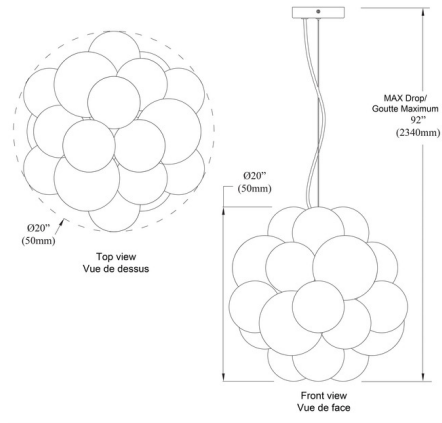

Shown in polished chrome / clear

CLICK TO VIEW PRODUCT

Notes: