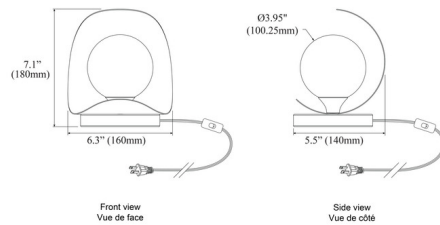

Description

The Crescent Table Lamp is modeled after the waxing or waning moon phase. A curvaceous metal frame supports a frosted glass globe in a minimalist manner, making the Crescent a contemporary hit. A rocker on/off switch is located on the lamp's cord.

Shown in matte black

Specifications

COLOR	N/A
BODY FINISH	Matte Black
WATTAGE	25W
DIMMER	N/A
DIMENSIONS	5.38"W x 7"H
BULB NOT INCLUDED	1 x JCD/G9/25W/120V Halogen
COUNTRY OF ORIGIN	China

CLICK TO VIEW PRODUCT