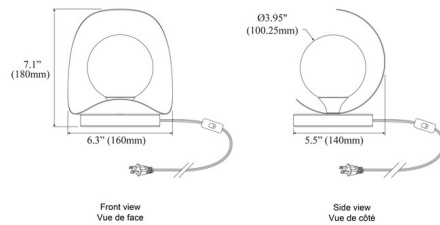

By Dainolite

Description

The Crescent Table Lamp is modeled after the waxing or waning moon phase. A curvaceous metal frame supports a frosted glass globe in a minimalist manner, making the Crescent a contemporary hit. A rocker on/off switch is located on the lamp's cord.

Shown in matte black

Specifications

COLOR	N/A
BODY FINISH	Matte Black
WATTAGE	25W
DIMMER	N/A
DIMENSIONS	5.38"W x 7"H
BULB NOT INCLUDED	1 x JCD/G9/25W/120V Halogen
COUNTRY OF ORIGIN	China

CLICK TO VIEW PRODUCT