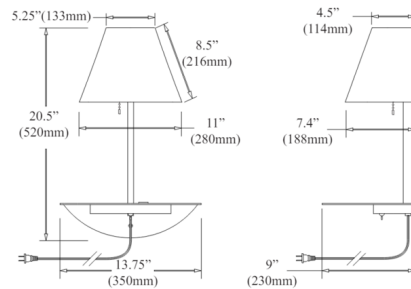

### Specifications

COLOR	N/A
BODY FINISH	Black
WATTAGE	13W
DIMMER	Standard 120V
DIMENSIONS	13.75"W x 20.5"H x 9"D
BULB NOT INCLUDED	1 x A19/Medium (E26)/8W/120V LED
BULB NOT INCLUDED	1 x LED/5W/120V LED
COUNTRY OF ORIGIN	China

### Technical Information

PRODUCT DIMENSIONS	Cord Length: 96"
--------------------	------------------

CLICK TO VIEW PRODUCT

Notes: