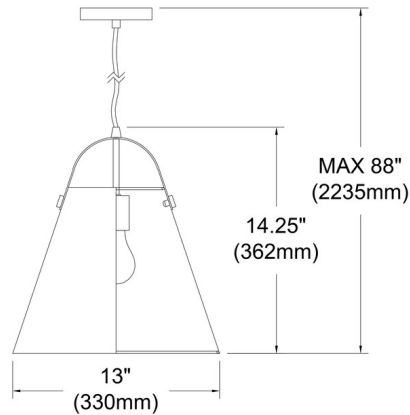

CLICK TO VIEW PRODUCT

Notes: