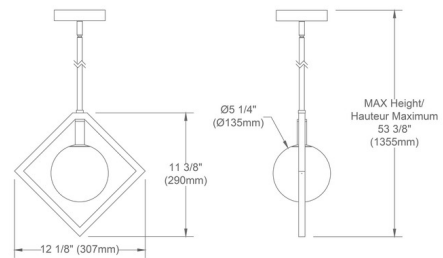

Shown in vintage bronze

Specifications

COLOR	N/A
BODY FINISH	Vintage Bronze
WATTAGE	4W
DIMMER	Standard 120V
DIMENSIONS	12"W x 11.38"H
BULB NOT INCLUDED	1 x JCD/G9/4W/120V LED
OTHER BULB OPTIONS	JCD/G9/25W/120V Halogen
COUNTRY OF ORIGIN	China