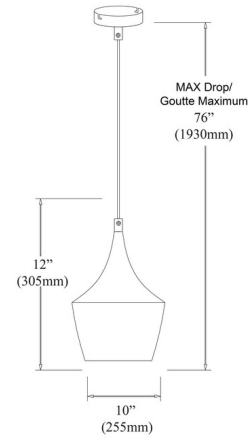

Specifications

COLOR	Gold
BODY FINISH	Matte Black / Gold
WATTAGE	8W
DIMMER	Standard 120V
DIMENSIONS	9"W x 12"H
BULB NOT INCLUDED	1 x A19/Medium (E26)/8W/120V LED
OTHER BULB OPTIONS	1 x A19/Medium (E26)/120V LED 1 x A19/Medium (E26)/60W/120V Incandescent
COUNTRY OF ORIGIN	Viet Nam

Technical Information

PRODUCT DIMENSIONS	Max Overall Height: 85"
--------------------	-------------------------

Shown in matte black / gold / gold

CLICK TO VIEW PRODUCT

Notes: