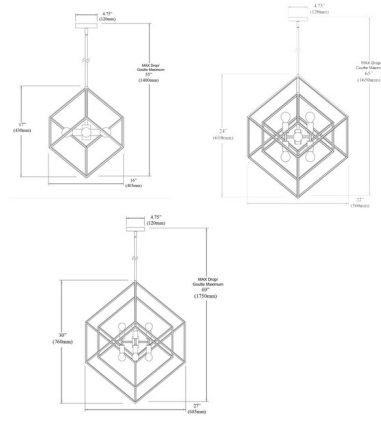

### Specifications

COLOR	.....	N/A
BODY FINISH	.....	Polished Chrome
WATTAGE	.....	240W
DIMMER	.....	Dimmable
DIMENSIONS	.....	14"W x 17"H
BULB NOT INCLUDED	.....	4 x G16.5/Candelabra (E12)/60W/120V LED
COUNTRY OF ORIGIN	.....	China

### Technical Information

PRODUCT DIMENSIONS . . . . . Fractional Rods: 8" + 11" + 20"

Shown in polished chrome

CLICK TO VIEW PRODUCT

Notes: