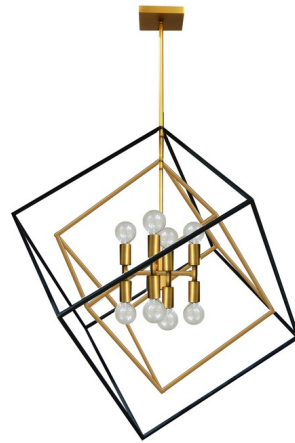

Lightology

lightology.com
866-954-4489
04-16-26

Project: _____

Company: _____

Location: _____ Fixture Type: _____

SPEC #: **DAI872714**

Approved On: _____ Approved By: _____

Kappa Pendant By Dainolite

Description

The Kappa Pendant adds geometric emphasis to a space with its unique profile. By utilizing negative space, the Kappa builds off of a cube, or cubes, that surrounds the central hub of lighting. Thus creating dramatic shadows and spacial weight. This transitional work of lighting is perfect over the dining table or in an entryway foyer. Available in Matte Black, Vintage Bronze, and Polished Chrome. UL and CSA listed. NOTE: Matte Black finish only available in 27 inch model. NOTE: 19 inch no longer available in Matte Black.

Shown in vintage bronze

Specifications

COLOR	N/A
BODY FINISH	Vintage Bronze
WATTAGE	480W
DIMMER	Dimmable
DIMENSIONS	27"W x 30"H
BULB NOT INCLUDED	8 x G16.5/Candelabra (E12)/60W/120V LED
COUNTRY OF ORIGIN	China