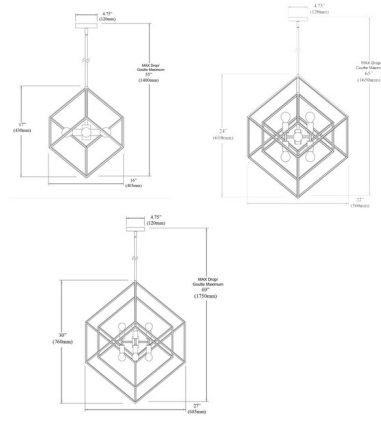

Description

The Kappa Pendant adds geometric emphasis to a space with its unique profile. By utilizing negative space, the Kappa builds off of a cube, or cubes, that surrounds the central hub of lighting. Thus creating dramatic shadows and spacial weight. This transitional work of lighting is perfect over the dining table or in an entryway foyer. Available in Matte Black, Vintage Bronze, and Polished Chrome. UL and CSA listed. NOTE: Matte Black finish only available in 27 inch model. NOTE: 19 inch no longer available in Matte Black.

Shown in vintage bronze

Specifications

COLOR	N/A
BODY FINISH	Vintage Bronze
WATTAGE	480W
DIMMER	Dimmable
DIMENSIONS	27"W x 30"H
BULB NOT INCLUDED	8 x G16.5/Candelabra (E12)/60W/120V LED
COUNTRY OF ORIGIN	China