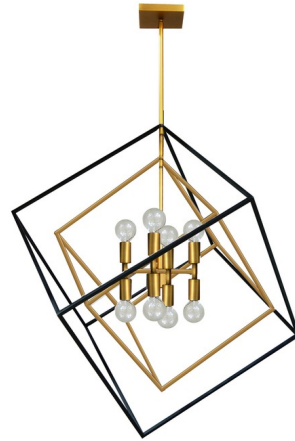

Lightology

lightology.com
866-954-4489
06-04-26

Project: _____

Company: _____

Location: _____ Fixture Type: _____

SPEC #: **DAI872714**

Approved On: _____ Approved By: _____

Kappa Pendant By Dainolite

Description

The Kappa Pendant adds geometric emphasis to a space with its unique profile. By utilizing negative space, the Kappa builds off of a cube, or cubes, that surrounds the central hub of lighting. Thus creating dramatic shadows and spacial weight. This transitional work of lighting is perfect over the dining table or in an entryway foyer. Available in Matte Black, Vintage Bronze, and Polished Chrome. UL and CSA listed. NOTE: Matte Black finish only available in 27 inch model. NOTE: 19 inch no longer available in Matte Black.

Shown in vintage bronze

Specifications

COLOR	N/A
BODY FINISH	Vintage Bronze
WATTAGE	480W
DIMMER	Dimmable
DIMENSIONS	27"W x 30"H
BULB NOT INCLUDED	8 x G16.5/Candelabra (E12)/60W/120V LED
COUNTRY OF ORIGIN	China