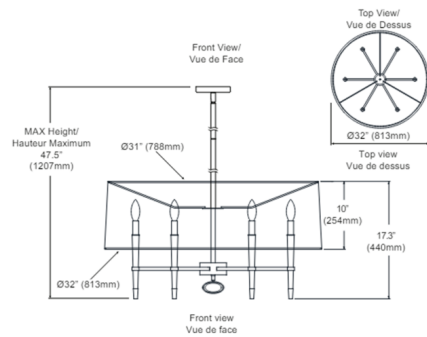

Shown in vintage bronze

Specifications

COLOR N/A
BODY FINISH Vintage Bronze
WATTAGE 36W
DIMMER Standard 120V
DIMENSIONS 24"W x 17.25"H x 24"D
BULB NOT INCLUDED 6 x B10/Candelabra (E12)/6W/120V LED
COUNTRY OF ORIGIN China

Technical Information

PRODUCT DIMENSIONS Downrods Included: 1-8", 1-11" and 1-20" Stems

CLICK TO VIEW PRODUCT

Notes: