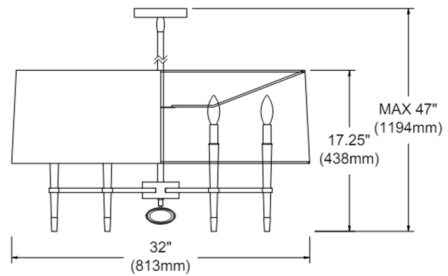

### Specifications

COLOR . . . . . Black  
BODY FINISH . . . . . Vintage Bronze / Black  
WATTAGE . . . . . 54W  
DIMMER . . . . . Standard 120V  
DIMENSIONS . . . . . 32"W x 17.25"H x 32"D  
BULB NOT INCLUDED . . . . . 6 x B10/Candelabra (E12)/9W/120V LED  
COUNTRY OF ORIGIN . . . . . Canada

### Technical Information

PRODUCT DIMENSIONS . . . . . Downrods Included: 1-8", 1-11" and 1-20" Stems

Shown in vintage bronze / black / black

CLICK TO VIEW PRODUCT

Notes: