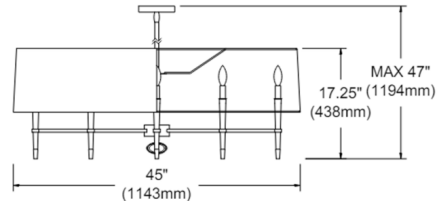

Specifications

COLOR Black
BODY FINISH Vintage Bronze / Black
WATTAGE 72W
DIMMER Standard 120V
DIMENSIONS 45"L x 26"W x 17.25"H
BULB NOT INCLUDED 8 x B10/Candelabra (E12)/9W/120V LED
COUNTRY OF ORIGIN Canada

Technical Information

PRODUCT DIMENSIONS Downrods Included: 1-8", 1-11" and 1-20" Stems

Notes:

Shown in vintage bronze / black / black

CLICK TO VIEW PRODUCT