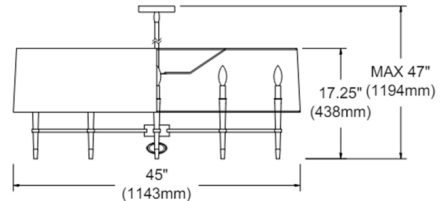

Shown in vintage bronze / black / black

Specifications

COLOR Black
BODY FINISH Vintage Bronze / Black
WATTAGE 72W
DIMMER Standard 120V
DIMENSIONS 45"L x 26"W x 17.25"H
BULB NOT INCLUDED 8 x B10/Candelabra (E12)/9W/120V LED
COUNTRY OF ORIGIN Canada

Technical Information

PRODUCT DIMENSIONS Downrods Included: 1-8", 1-11" and 1-20" Stems

CLICK TO VIEW PRODUCT

Notes: