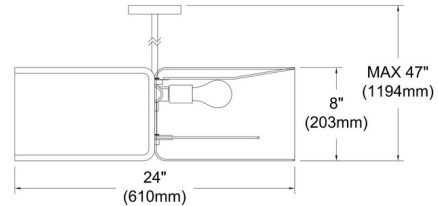

Shown in black / white

Specifications

COLOR White
BODY FINISH Black
WATTAGE 27W
DIMMER Standard 120V
DIMENSIONS 24"W x 8"H
BULB NOT INCLUDED 3 x A19/Medium (E26)/9W/120V LED
COUNTRY OF ORIGIN Canada

Technical Information

PRODUCT DIMENSIONS Downrods Included: 1-8", 1-11" and 1-20" Stems

CLICK TO VIEW PRODUCT

Notes: