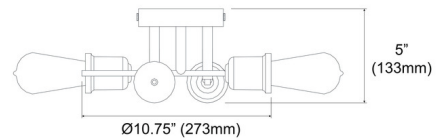

### Specifications

COLOR	N/A
BODY FINISH	Chrome
WATTAGE	24W
DIMMER	Standard 120V
DIMENSIONS	10.75"W x 5"H x 18"D
BULB NOT INCLUDED	4 x Edison ST-Shape/Medium (E26)/6W/120V LED
COUNTRY OF ORIGIN	China

CLICK TO VIEW PRODUCT