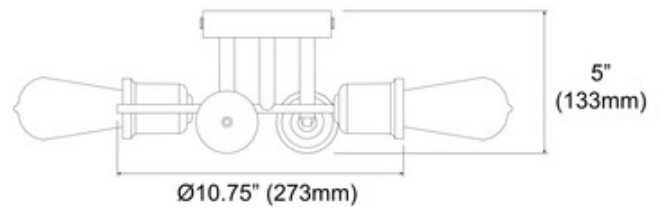

BRAND

Dainolite

DESCRIPTION

The Nebraska Semi Flush Ceiling Light brings excitement into the lighting world. Four bulbs extend down from the canopy and then out to create a wonderful coverage of light. This transitional fixture is a perfect for the living room, kitchen, or bedroom.

Shown in: Espresso

SHADE COLOR	N/A
BODY FINISH	Espresso
WATTAGE	24W
DIMMER	Standard 120V
DIMENSIONS	10.75"W x 5"H x 18"D
BULB NOT INCLUDED	
LAMP	4 x Edison ST-Shape/Medium (E26)/6W/120V LED

SPEC #

DAI872749