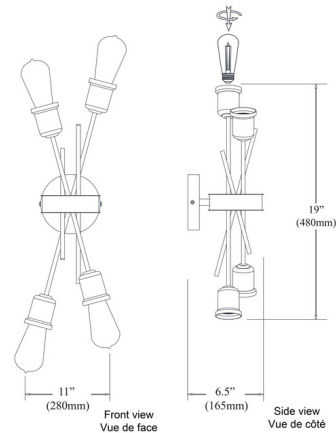

Shown in chrome