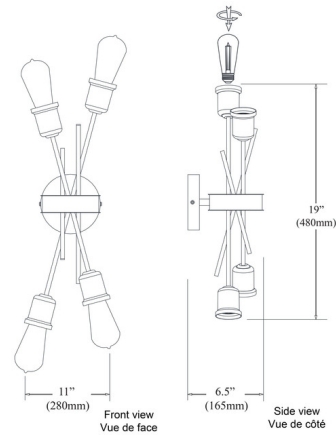

Shown in chrome